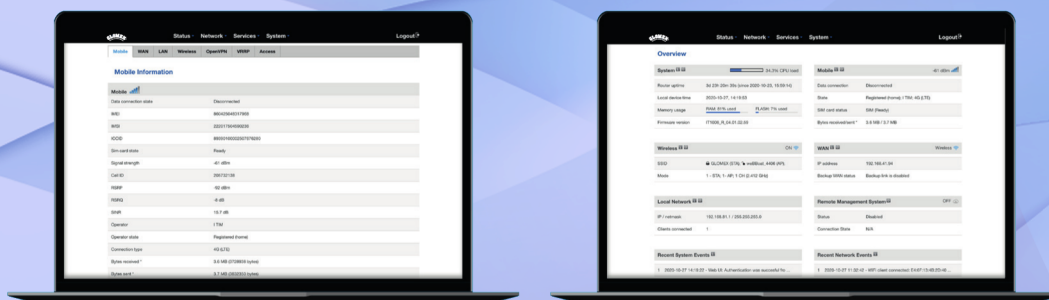

NEW Single SIM **HIGH SPEED** 4G/Wi-Fi indoor unit Coastal & Ocean internet system

Code: IT1304HS

CAT 6 up to 300Mbps DL

Double power processor

Double speed on Mobile and Wi-Fi

2 x 2.4GHz MIMO high performance Wi-Fi antennas

 **Single SIM slot inside the boat**

Carrier aggregation

Non-Stop internet connection

2 x high performance 4G antennas

2 Ethernet ports

SAT internet input

Encrypted remote service section with the trouble shooting function

WebUI for advanced settings and on-board network configuration

weBBoat Link High Speed (code IT1304HS) is the LTE **CAT 6 (LTE-Advanced)** system with a speed of 300 Mbps in download, exactly the **double** compared to the 150Mbps of the standard weBBoat Link. It is the new Single SIM 4G **indoor Coastal & Ocean internet system** to get internet on board and a secure Wi-Fi hotspot inside and outside the boat thanks to the in-built 4G and Wi-Fi antennas for fast connection up to 10 miles from the coast. There are **2 x high performance 4G and 2 x 2.4GHz MIMO Wi-Fi antennas** for optimizing the speed of data transfers with a huge increase on the connection speed. Moreover, weBBoat High Speed range has a new double power processor that allows to have a faster interface. The weBBoat Link High Speed is a true compact Plug & Play device that requires minimal setup.

Carrier aggregation. The new weBBoat Link High Speed takes advantage of the flexible bandwidth option in LTE and adds the capability to combine multiple bands of the carrier into one big channel. It can access a much bigger data pipe and therefore the achievable data rates improve significantly. Carrier aggregation is supported by improvements to the unit technologies, to make the overall spectrum usage more efficient.