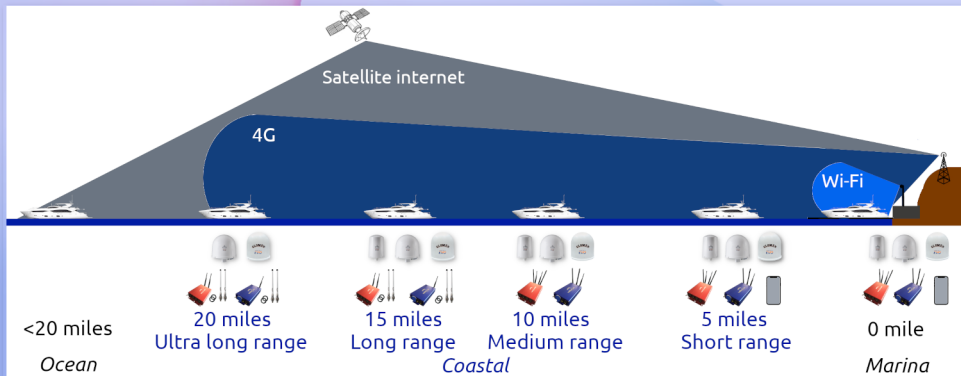

NEW Single SIM **HIGH SPEED** 4G/Wi-Fi indoor unit Coastal & Ocean internet system

Code: IT1304HS

CAT 6 up to 300Mbps DL

Double power processor

Double speed on Mobile and Wi-Fi

2 x 2.4GHz MIMO high performance Wi-Fi antennas

 **Single SIM slot inside the boat**

Carrier aggregation

Non-Stop internet connection

2 x high performance 4G antennas

2 Ethernet ports

SAT internet input

Encrypted remote service section with the trouble shooting function

WebUI for advanced settings and on-board network configuration

weBBoat Link High Speed (code IT1304HS) is the LTE **CAT 6 (LTE-Advanced)** system with a speed of 300 Mbps in download, exactly the **double** compared to the 150Mbps of the standard weBBoat Link. It is the new Single SIM 4G **indoor Coastal & Ocean internet system** to get internet on board and a secure Wi-Fi hotspot inside and outside the boat thanks to the in-built 4G and Wi-Fi antennas for fast connection up to 10 miles from the coast. There are **2 x high performance 4G and 2 x 2.4GHz MIMO Wi-Fi antennas** for optimizing the speed of data transfers with a huge increase on the connection speed. Moreover, weBBoat High Speed range has a new double power processor that allows to have a faster interface. The weBBoat Link High Speed is a true compact Plug & Play device that requires minimal setup.

Carrier aggregation. The new weBBoat Link High Speed takes advantage of the flexible bandwidth option in LTE and adds the capability to combine multiple bands of the carrier into one big channel. It can access a much bigger data pipe and therefore the achievable data rates improve significantly. Carrier aggregation is supported by improvements to the unit technologies, to make the overall spectrum usage more efficient.