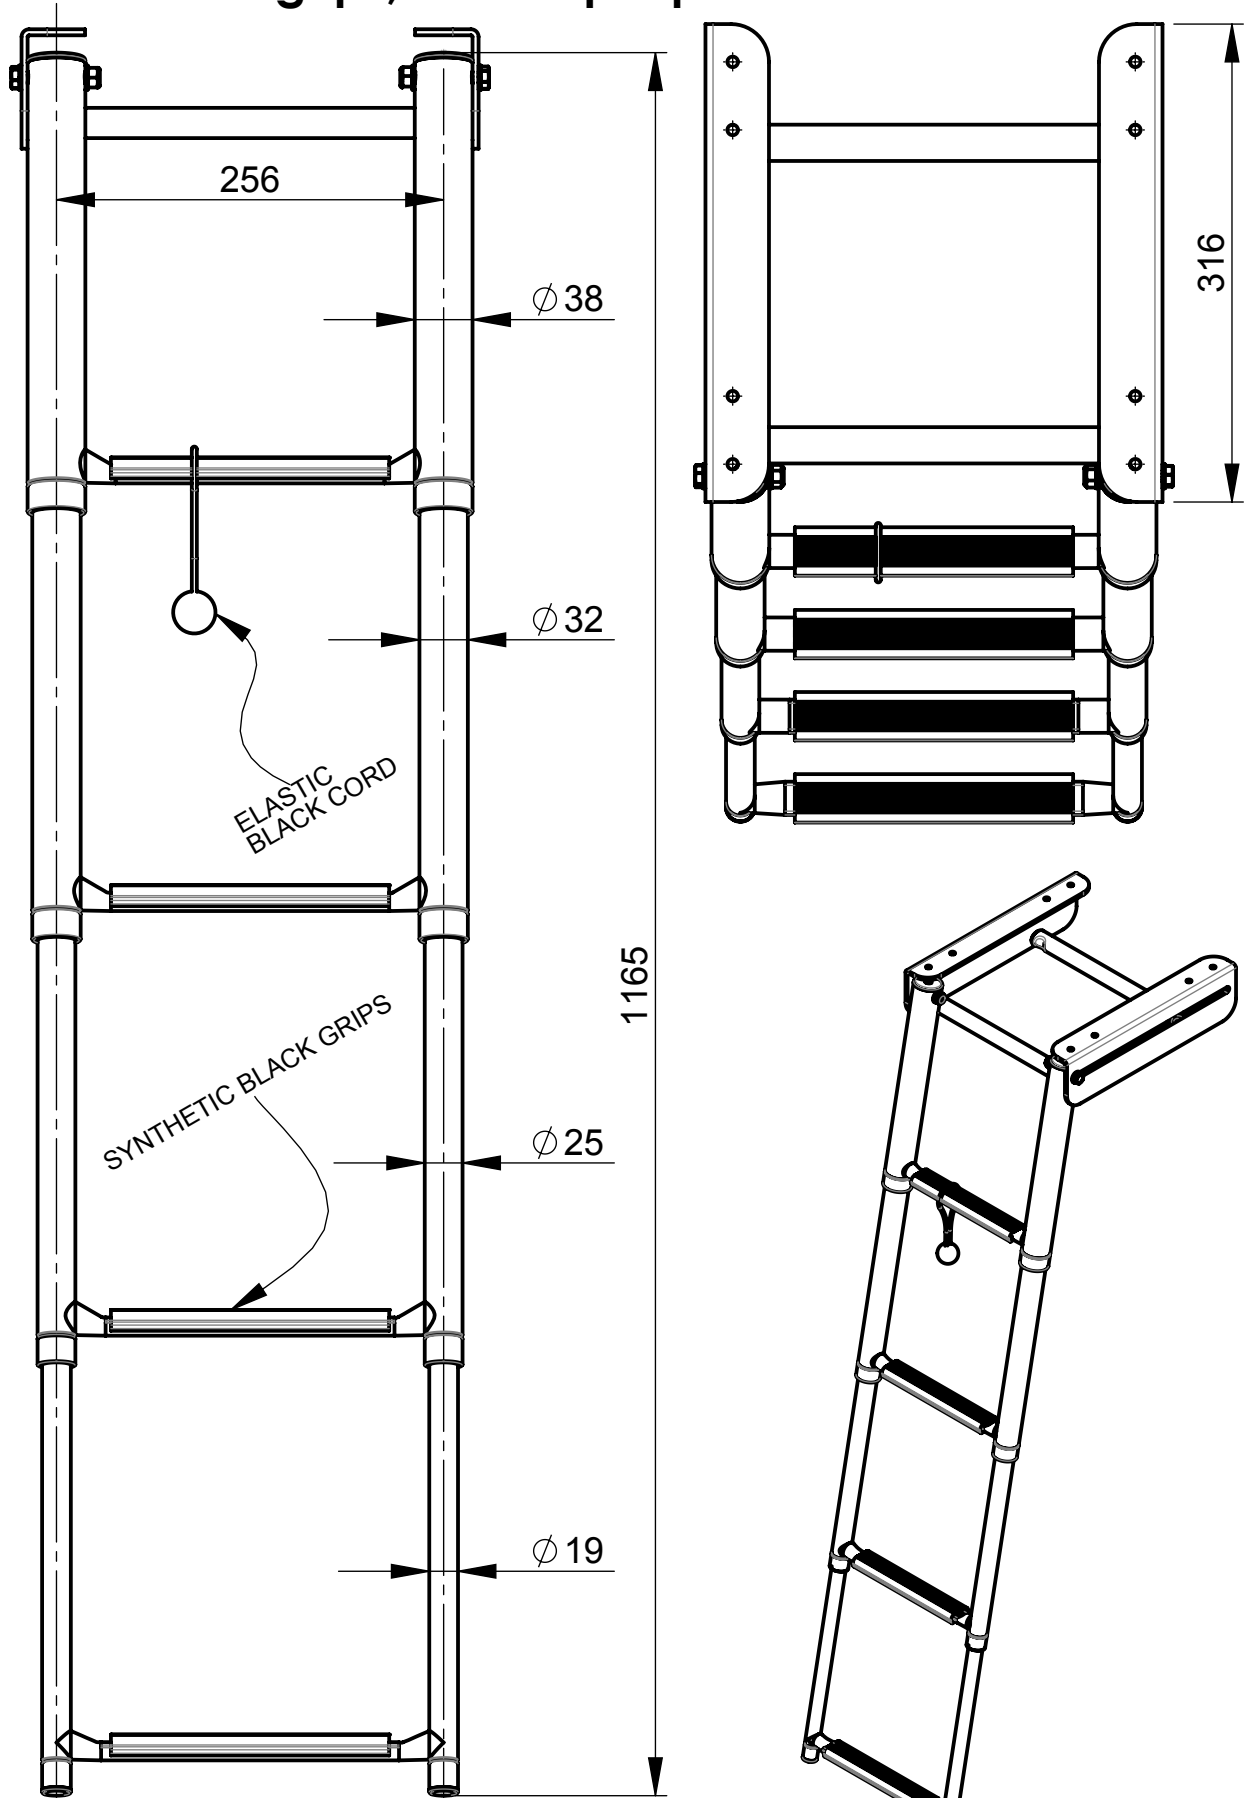

Swim ladder, SS316, 4 steps with synthetic black grips, telescopic platf. mounted

MAIN PRODUCT MATERIALS:

- METAL PARTS MADE FROM MIRROR POLISHED STAINLESS STEEL
- SYNTHETIC BLACK RINGS AND END CAPS
- ELASTIC BLACK CORD, TO KEEP THE STEPS IN A RETRACTED POSITION

MAIN SPECIFICATIONS:

- 90 DEG. ROTATABLE STAIRS
- 1165 mm EXTENDABLE TELESCOPIC TUBES (TOTAL LENGTH)
- STEPS COVERED WITH BLACK SYNTHETIC GRIPS
- MAXIMUM LOAD = 300kg

Swim ladder, SS316, 4 steps with synthetic black grips, telescopic platf. mounted

• RETRACTED LENGTH: 405mm