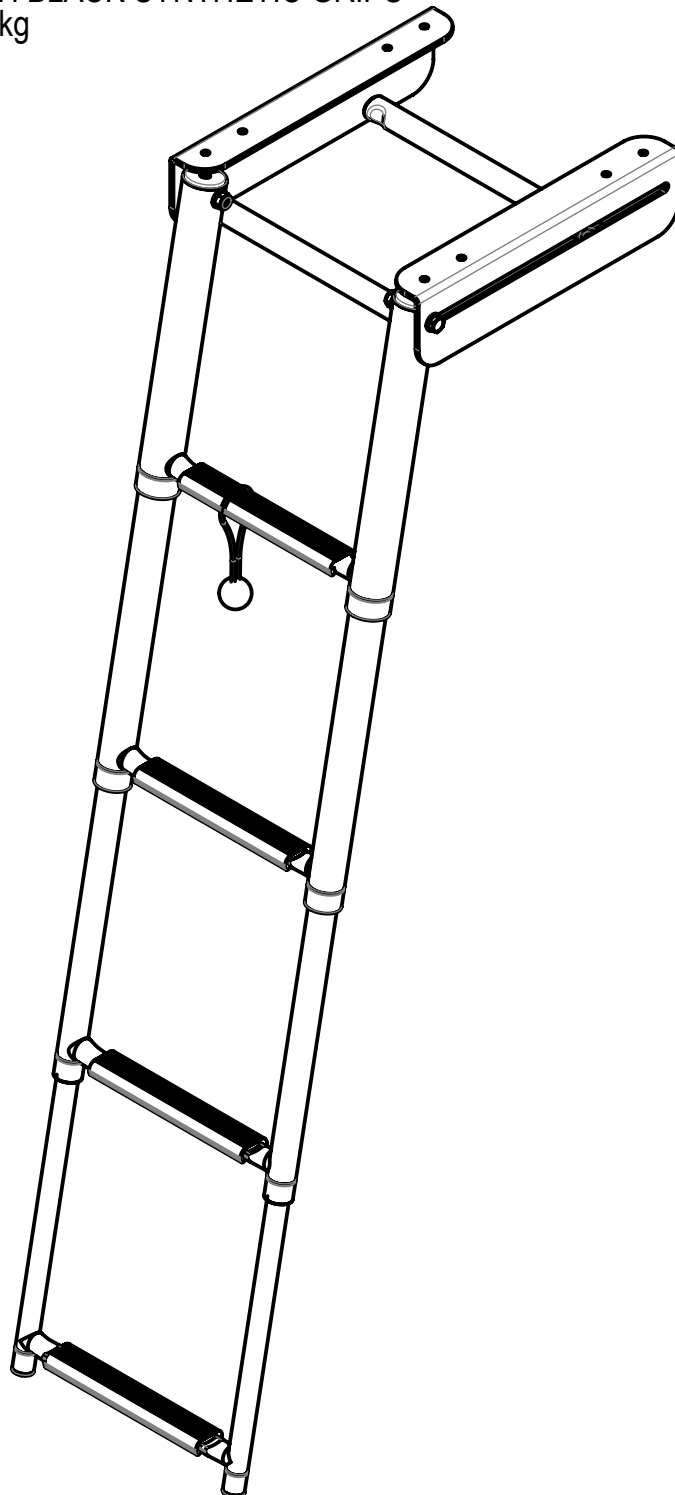

Swim ladder, SS316, 4 steps with synthetic black grips, telescopic platf. mounted

MAIN PRODUCT MATERIALS:

- METAL PARTS MADE FROM MIRROR POLISHED STAINLESS STEEL
- SYNTHETIC BLACK RINGS AND END CAPS
- ELASTIC BLACK CORD, TO KEEP THE STEPS IN A RETRACTED POSITION

MAIN SPECIFICATIONS:

- 90 DEG. ROTATABLE STAIRS
- 1165 mm EXTENDABLE TELESCOPIC TUBES (TOTAL LENGTH)
- STEPS COVERED WITH BLACK SYNTHETIC GRIPS
- MAXIMUM LOAD = 300kg

Swim ladder, SS316, 4 steps with synthetic black grips, telescopic platf. mounted

• RETRACTED LENGTH: 405mm