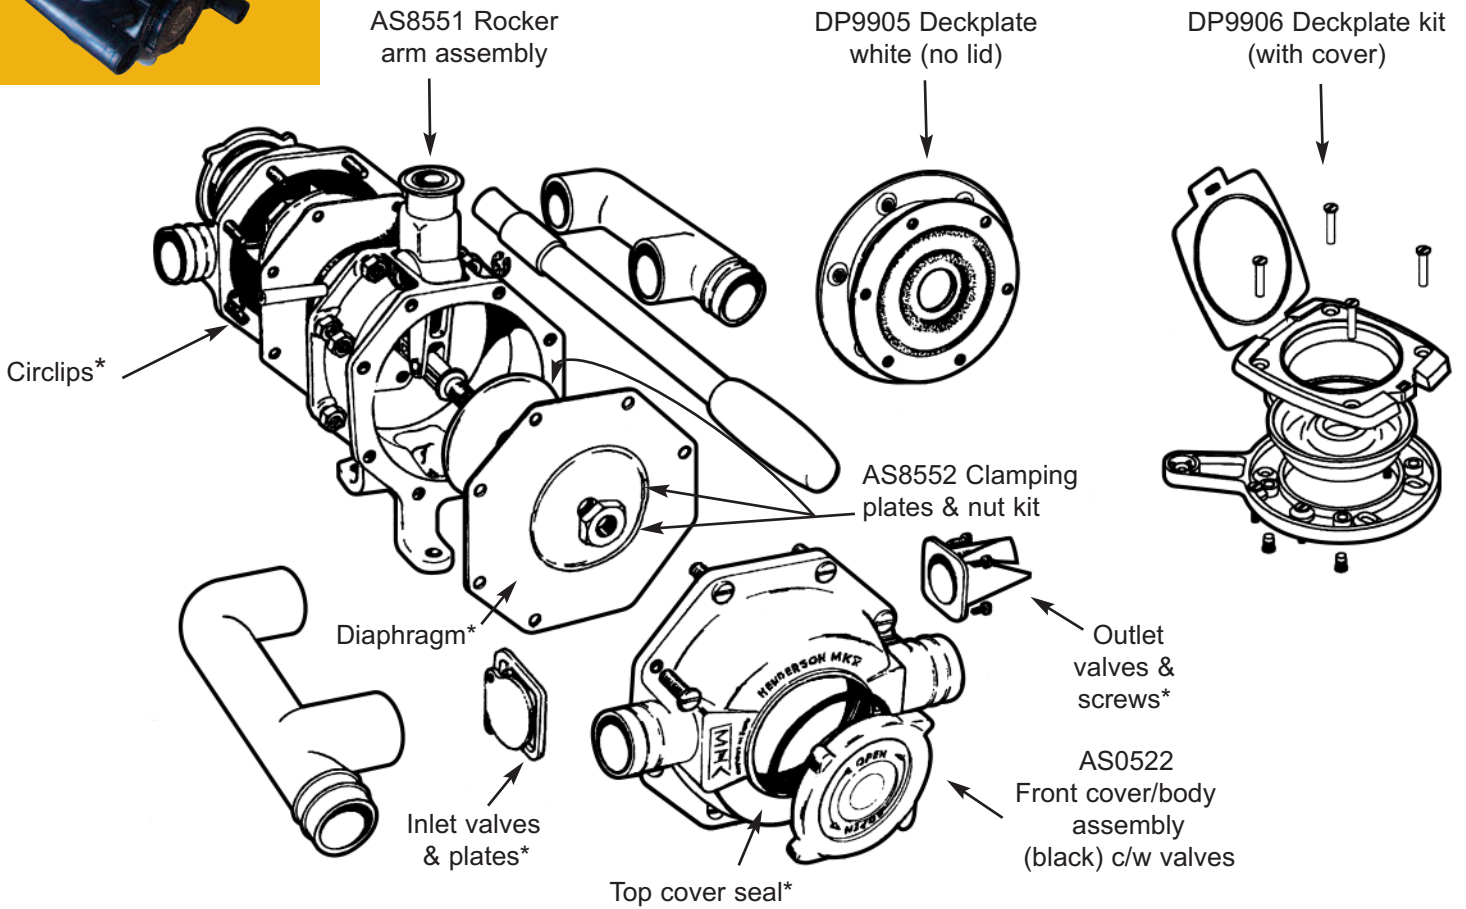

Manual Bilge Pumps

Mk 5 Double Action Pump

Bulkhead: MH5550, Underdeck: MH5560, On Deck: MH5570

Note* Contained in Service Kit AK8060

Accessories

DP9905 Deckplate White (no lid)

Qty	Containing
1	Deckring white
1	Deckseal (with 6 holes)
4	Screws
4	Nuts
4	Screws M6x40
2	Screws M6x40 CH

DP9906 Deckplate Kit (includes cover)

YP6114 1 1/2" Y Piece

EB3488 1 1/2" Elbow

LV1215 1" / 1 1/2" Non Return Valve

SF5425 1 1/2" Skin Fitting

Service Kits

AK8060 Service Kit with Complete Set of Serviceable Parts for Mk V Double Acting

Qty	Containing
2	Inlet valve plate
2	Inlet valve
4	Valve screw short
2	Top cover seal
2	Diaphragm
2	Outlet valve
4	Valve screw long
2	Circlip large
4	Circlip small

AK8060

AS0522

Manual Bilge Pumps

Mk 5 Double Action Pump

YP6114

Service Kits (Continued)

AS0522 Front Cover/ Body Assembly (black) c/w Valves

Qty	Containing
1	Top cover
1	Front cover/body (black)
1	Inlet valve plate
1	Inlet valve
2	Valve screw short
1	Top cover seal
8	Assembly screw
1	Outlet valve
2	Valve screw long