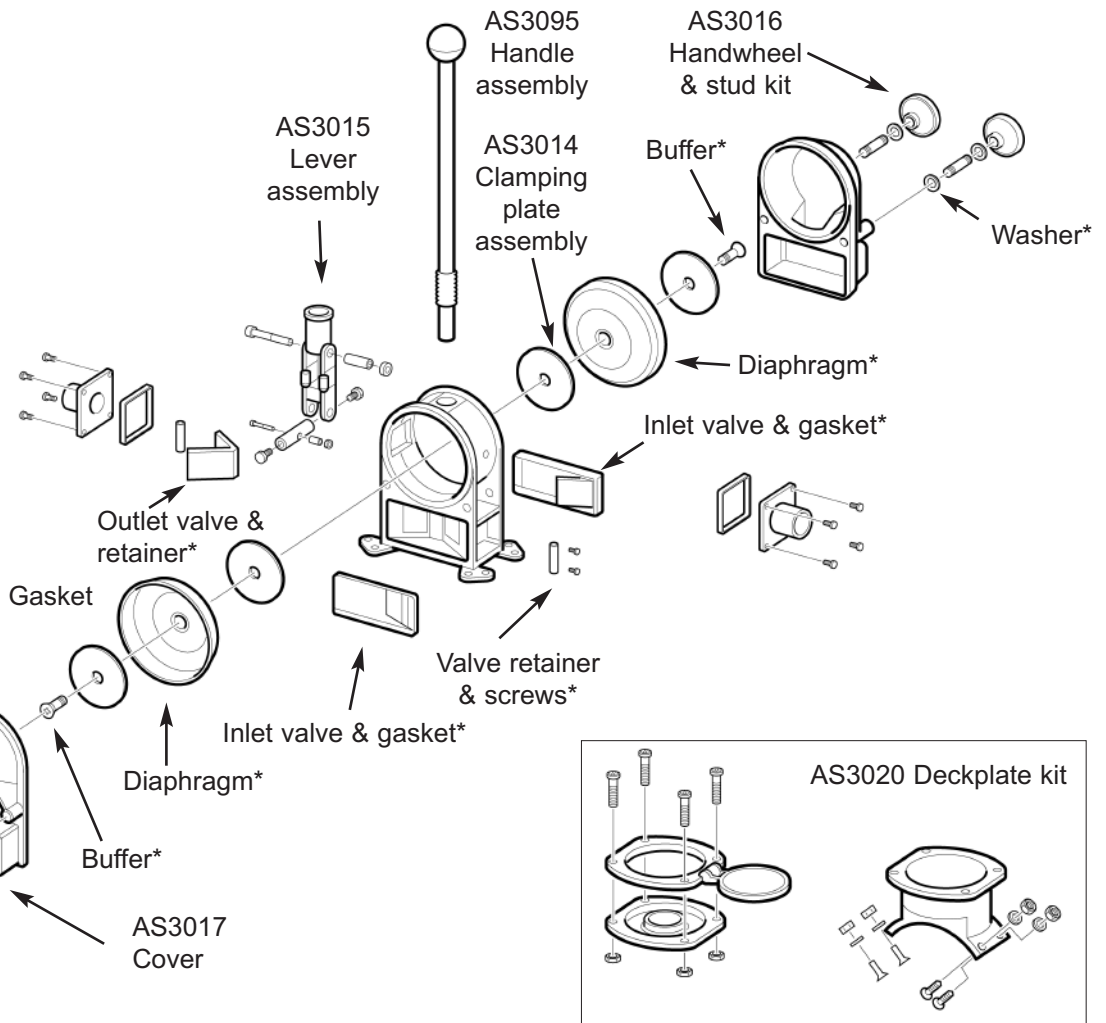

Manual Bilge Pumps

Gusher® 30 Pump

On Deck: BP3000, On Bulkhead: BP3010, Thru Deck: BP3020

Largest Capacity Manual Bilge Pump in the Whale Range

CURRENT MODEL

Note* Contained in Service Kit AK3051

Accessories

AK3051 Thru Deck Conversion Kit
for BP3000

AS3020 Deckplate Kit Assembly

AS3095 Spare Handle

DP3804 Deckplate

Service Kits

AK3051 Service Kit of Serviceable Parts for Whale Gusher® 30

| Qty | Containing |
|-----|----------------------|
| 2 | Screw No 6x1 1/4" |
| 2 | Diaphragm |
| 2 | Inlet valve & gasket |
| 1 | Outlet valve |
| 2 | Valve retainer |
| 2 | Valve chamber gasket |
| 4 | Washer nylon M10 |
| 2 | Buffer |

AS3015 Lever Assembly

| Qty | Containing |
|-----|---------------------|
| 1 | Fork insert |
| 1 | Lever |
| 1 | Lever bush |
| 2 | Buffer |
| 1 | Nylon nut M6 |
| 1 | Nylon nut M8 |
| 2 | Clamping screw |
| 1 | Connecting rod |
| 1 | Connecting rod bush |
| 1 | Lever bush |
| 1 | Lever fulcrum bolt |
| 1 | Body fulcrum bolt |

Manual Bilge Pumps

Gusher® 30 Pump

On Deck: BP3000, On Bulkhead: BP3010, Thru Deck: BP3020

Largest Capacity Manual Bilge Pump in the Whale Range

AK3051

AS3014

AS3015

AS3016