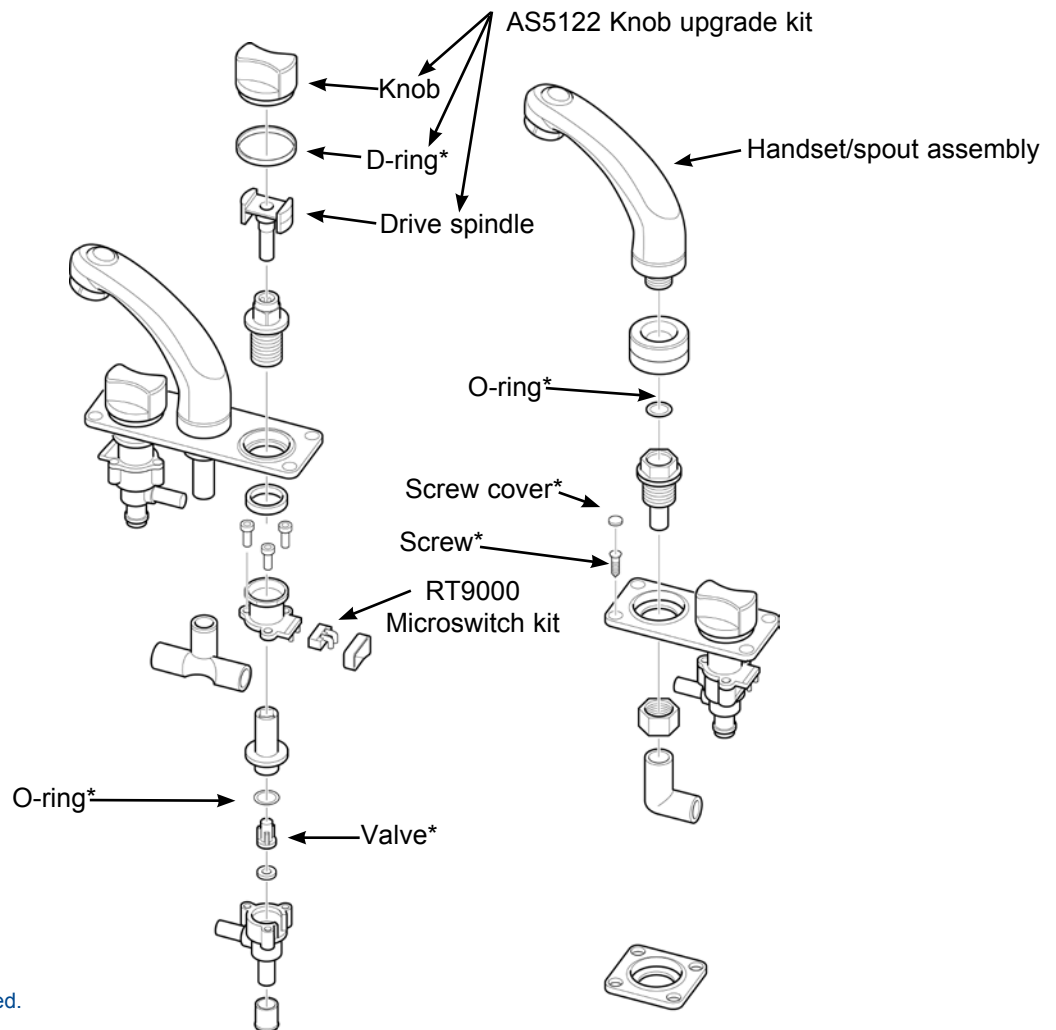

Faucets - Tough, Lightweight ABS Range

Elegance Single & Mixer Faucets (11mm & 12mm Smooth Connections)

Cold Only: RT1010, RT6010; Mixer: RT2010, RT2007, RT2035, RT7010, RT7007

Swivel Faucet Models

Note* Contained in Service Kit AK5030

Note: Long spout now discontinued. Replaced by AS5123.

Accessories

Also available separately

WF1230 Silverised Carbon Water Filter (inline)

RT9000 Microswitch Kit (2 switches)

Qty	Containing
2	Microswitches
2	Switch clips
4	Terminal connectors

Service Kits

AK5030 Service Kit with Complete Set of Serviceable parts for Elegance Faucets, Showers & Swim 'N' Rinse

Qty	Containing
5	O-ring (Combo showerhead & Tee pieces)
4	Screw No.6 csk
4	Screw No.6 pan head
2	O-ring (control unit)
2	Valve washer
1	O-ring (tap outlet)
4	Screw cover white
6	Large screw covers (Swim 'N' Rinse only)
4	Screw cover beige

AS5020

AS5122

AS5626

WF1230

Service Kits (Continued)

**AS5020 Replacement short spout c/w
12mm male stem**

AS5122 Control Knob Upgrade Kit White (Mk 2)

Qty	Containing
2	Knobs
1	D-ring (blue)
1	D-ring (red)
2	Drive spindles